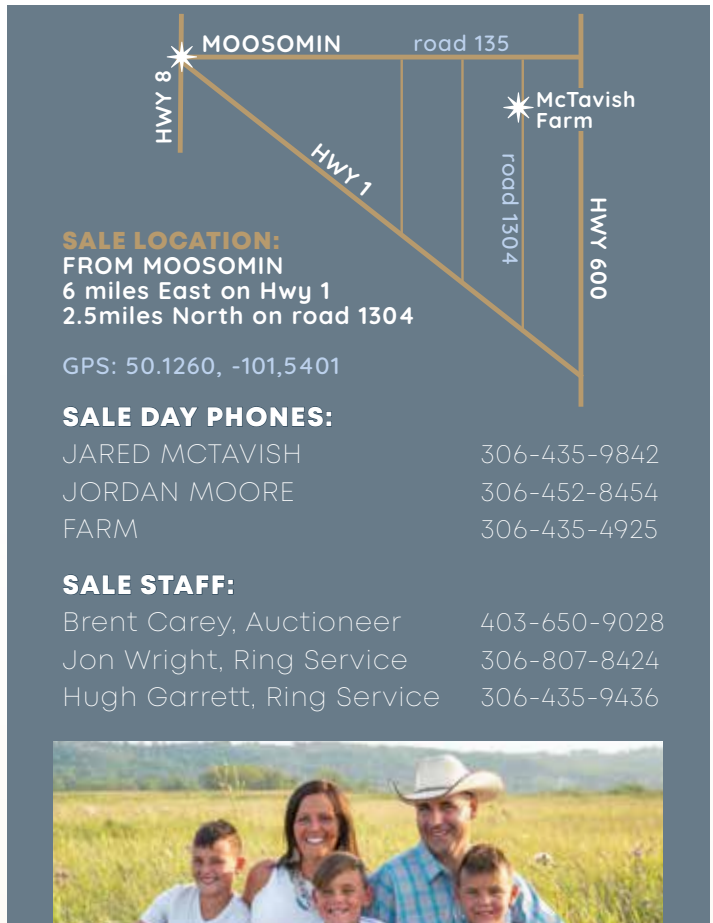

INSURANCE:

Bonnie Thompson, Alameda Agencies
306-489-2258, cell 306-483-7311.

SEMEN TESTING:

All bulls will be semen tested. Test results will be available sale day along with current weights.

BREEDER GUARANTEE:

All bulls sell under the standard terms and conditions set out by breed Associations.

SIGHT UNSEEN PURCHASE PROGRAM:

We certainly hope you can join us sale day to see the bulls and enjoy some hospitality, but if you can't, our sight unseen program can assist you with your sale selections and purchases. Let us know what type of bull(s) you are looking for and we will select bulls that meet your expectations.

WATCH & BID LIVE ONLINE with DLMS.ca
Mark Shologan :: 780-699-5082

DELIVERY and BOARD:

Free delivery up to 500 km and boarding until May 1st. Bulls left after May 1st will be charged $5.00 per day plus $100 delivery. For all other deliveries talk to Jared. We will help arrange delivery and haul bulls to accommodate trucking from central locations. We recommend you insure your bull if you leave him with us. Haul your bull(s) home sale day and receive $100 off the purchase price.

IN HERD SEMEN:

McTavish Farms reserves the right to draw semen on any of the sale offerings for in-herd use only at our expense in the off season.

ACCOMMODATIONS IN MOOSOMIN

Canalta Hotel	306-435-3034
Motel 6	306-435-3666
Best Western Plus	306-435-4700

SALE LOCATION:
FROM MOOSOMIN
6 miles East on Hwy 1
2.5 miles North on road 1304

GPS: 50.1260, -101,5401

SALE DAY PHONES:

JARED MCTAVISH	306-435-9842
JORDAN MOORE	306-452-8454
FARM	306-435-4925

SALE STAFF:

Brent Carey, Auctioneer	403-650-9028
Jon Wright, Ring Service	306-807-8424
Hugh Garrett, Ring Service	306-435-9436